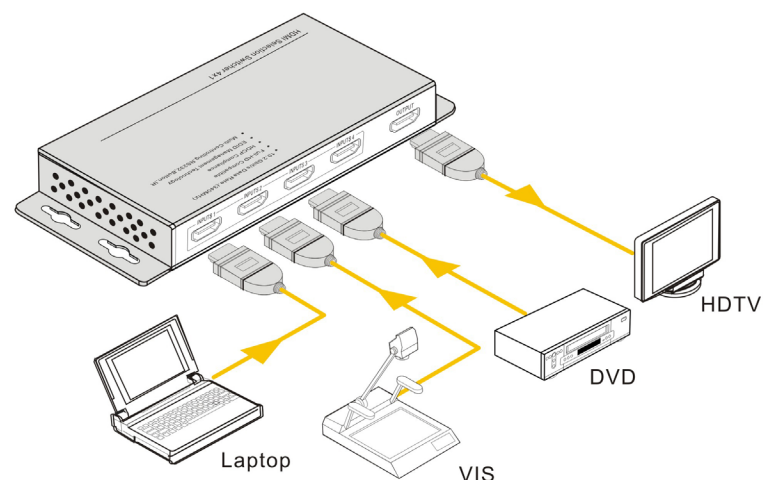

Connection Diagram

About KanexPro

KanexPro carries a broad selection of A/V connectivity products by leveraging the core strength in professional systems enabling you to broadcast, convert, extend, split, or multiply HD signal transmissions; simply and cost-effectively.

MPN: HD4XSW