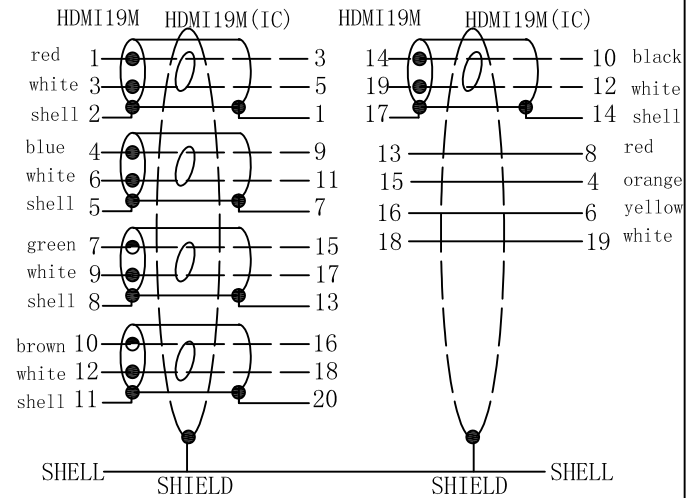

PIN OUT:

TEST REQUEST

1. 100% OPEN SHORT & MIS WIRE TEST
2. 6.75G Program
3. Reach&RoHS&CA65 Compliant

①	UL20276 (2C*24#++ADM)*5+4C*24#+ADB OD9.3 BLACK Jacket CL3 216AL OD9.3 2.0V
②	CONN:HDMI19P MALE GOLD PLATED INSULATOR BLACK
③	CONN:HDMI19P MALE GOLD PLATED INSULATOR BLACK WITH HT7180 CHIP
④	INSIDE-MOLD:PE NATURAL
⑤	OVER MOLD:BLACK PVC 45P
⑥	DUST COVER:PE NATURAL

GENERAL TOLERANCE		APPROVED BY & DATE :		DESCRIPTION :			
0-6	±0.05	CHECKED BY & DATE :		KanexPro Active High Speed HDMI Cable CL3 Rated - 100ft Length			
6-18	±0.07						
18-50	±0.10						
50-120	±0.15	DESIGNED BY & DATE :		ITEM NO. : CBL-HT7180HDMI100FT			
DATE :	REV :	UNIT :	SHEET :	SCALE :			
2019/7/22	A01	MM	1 OF 2	1:1			