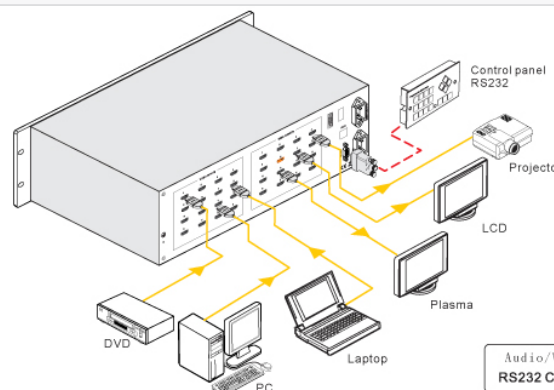

KanexPro

1405 Pioneer St.
Brea CA 92821

888-644-4149

info@kanexpro.com

www.kanexpro.com