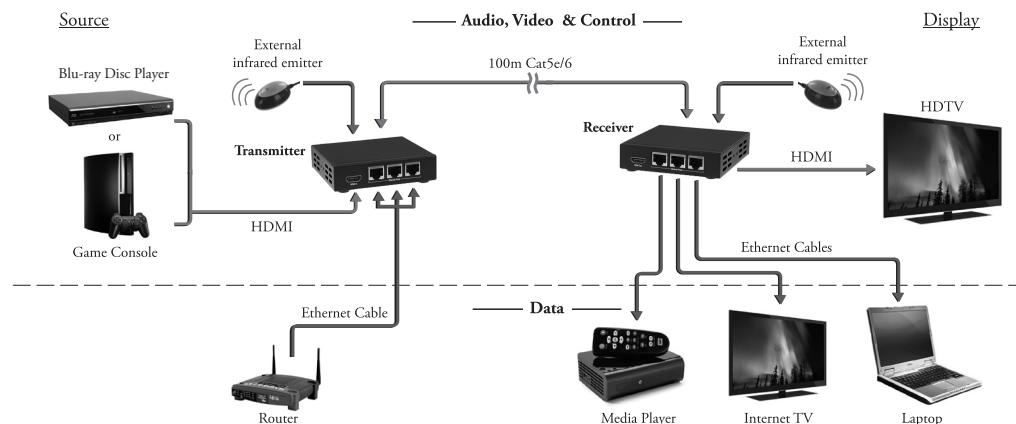

Connection Diagram