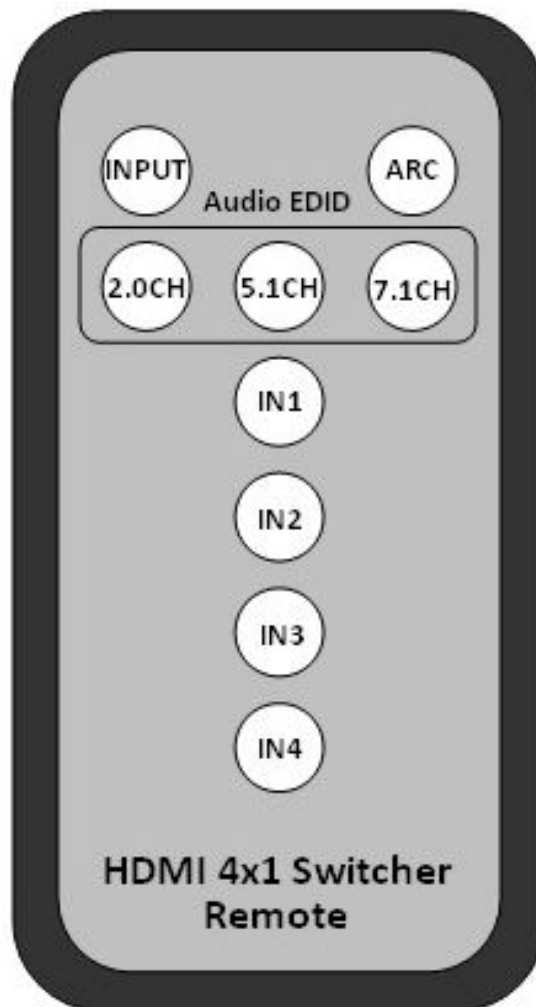

### 1.5. Operation Controls and Functions

Front Panel: ① Power on/off switch

- ② IN 1, 2, 3, 4 LED: LEDs illuminate red to indicate current active input source
- ③ 2.0CH, 5.1CH, 7.1CH LED: LEDs illuminate red to indicate current audio mode
- ④ IR: Remote control receiver
- ⑤ Audio Button: Press this button to select the 2.0CH, 5.1CH, or 7.1CH audio output mode
- ⑥ Input Button: Press this button to select the input source

Rear Panel: ① Input Source: HDMI inputs for connecting devices like PS4, Blu-Ray Player, Cable Box, Laptop, or Xbox One with HDMI cables

- ② HDMI Out: This slot is where you will connect the 4KHDTV or Monitor with a HDMI cable for input source display
- ③ DC IN: Plug the 5V DC power supply into the unit and connect the adaptor to an AC wall outlet

Left Panel: ① Audio Out: This slot is where you will connect a speaker using a 3.5mm auxiliary cable

② SPIDF Out: This slot is where you will connect an amplifier with an optical fiber cable

### 1.7. Remote Control Functions

- **Input:** Press this button to cycle switch the input source. The LED light will indicate the corresponding input source.
- **ARC:** This button has no function.
- **Audio EDID:** Press these buttons to select the audio output mode. The LED light will indicate the corresponding audio mode.
- **IN1, IN2, IN3, IN4:** Press these buttons to fast switch to the corresponding input source.