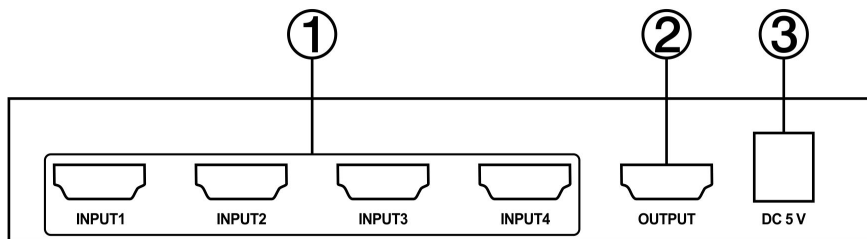

### 1.5. Operation Controls and Functions

Front Panel: ① Power on/off switch

- ② IN 1, 2, 3, 4 LED: LEDs illuminate red to indicate current active input source
- ③ 2.0CH, 5.1CH, 7.1CH LED: LEDs illuminate red to indicate current audio mode
- ④ IR: Remote control receiver
- ⑤ Audio Button: Press this button to select the 2.0CH, 5.1CH, or 7.1CH audio output mode
- ⑥ Input Button: Press this button to select the input source

Rear Panel: ① Input Source: HDMI inputs for connecting devices like PS4, Blu-Ray Player, Cable Box, Laptop, or Xbox One with HDMI cables

- ② HDMI Out: This slot is where you will connect the 4KHDTV or Monitor with a HDMI cable for input source display
- ③ DC IN: Plug the 5V DC power supply into the unit and connect the adaptor to an AC wall outlet