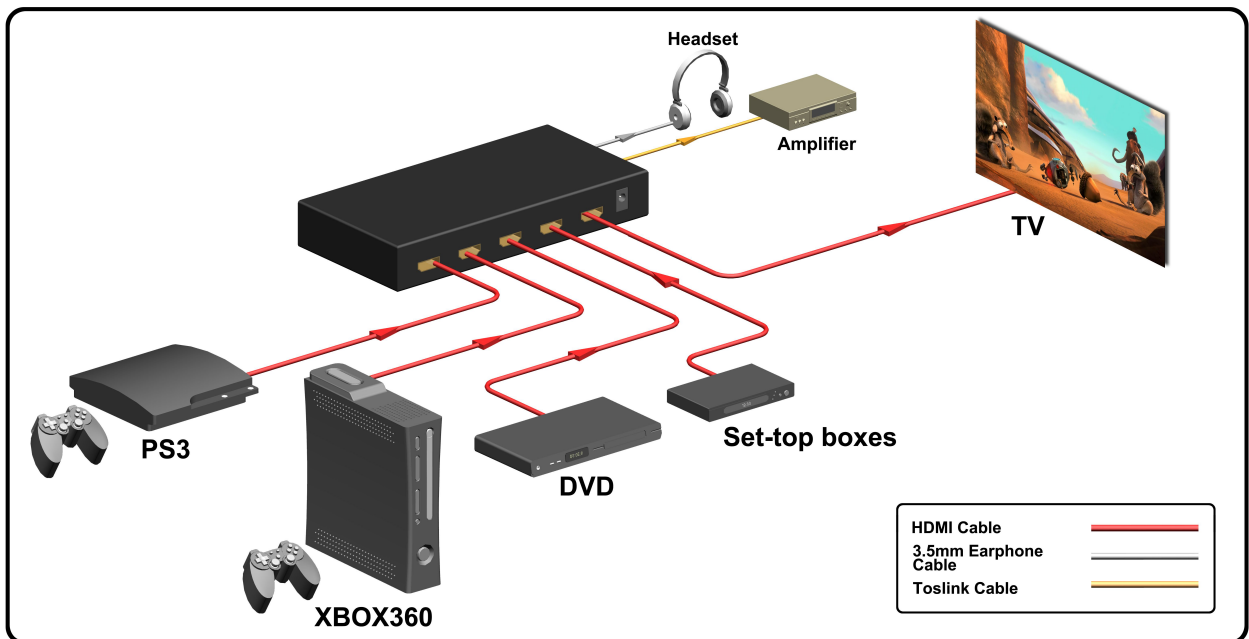

### 1.5. Operation Controls and Functions

Front Panel: ① Power on/off switch

- ② IN 1, 2, 3, 4 LED: LEDs illuminate red to indicate current active input source
- ③ 2.0CH, 5.1CH, 7.1CH LED: LEDs illuminate red to indicate current audio mode
- ④ IR: Remote control receiver
- ⑤ Audio Button: Press this button to select the 2.0CH, 5.1CH, or 7.1CH audio output mode
- ⑥ Input Button: Press this button to select the input source

Rear Panel: ① Input Source: HDMI inputs for connecting devices like PS4, Blu-Ray Player, Cable Box, Laptop, or Xbox One with HDMI cables

- ② HDMI Out: This slot is where you will connect the 4KHDTV or Monitor with a HDMI cable for input source display
- ③ DC IN: Plug the 5V DC power supply into the unit and connect the adaptor to an AC wall outlet

Left Panel: ① Audio Out: This slot is where you will connect a speaker using a 3.5mm auxiliary cable

② SPIDF Out: This slot is where you will connect an amplifier with an optical fiber cable

### 1.7. Remote Control Functions

- **Input:** Press this button to cycle switch the input source. The LED light will indicate the corresponding input source.
- **ARC:** This button has no function.
- **Audio EDID:** Press these buttons to select the audio output mode. The LED light will indicate the corresponding audio mode.
- **IN1, IN2, IN3, IN4:** Press these buttons to fast switch to the corresponding input source.