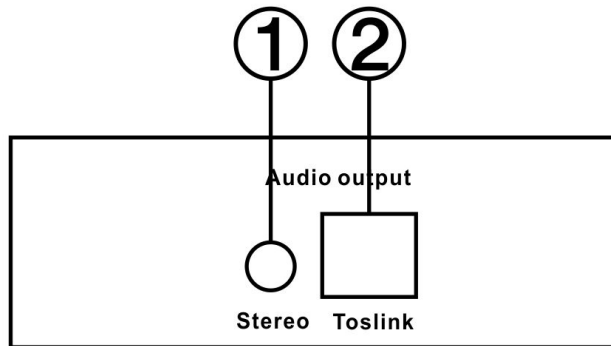

### 1.5. Operation Controls and Functions

Front Panel: ① Power on/off switch

- ② IN 1, 2, 3, 4 LED: LEDs illuminate red to indicate current active input source
- ③ 2.0CH, 5.1CH, 7.1CH LED: LEDs illuminate red to indicate current audio mode
- ④ IR: Remote control receiver
- ⑤ Audio Button: Press this button to select the 2.0CH, 5.1CH, or 7.1CH audio output mode
- ⑥ Input Button: Press this button to select the input source

Rear Panel: ① Input Source: HDMI inputs for connecting devices like PS4, Blu-Ray Player, Cable Box, Laptop, or Xbox One with HDMI cables

- ② HDMI Out: This slot is where you will connect the 4KHDTV or Monitor with a HDMI cable for input source display
- ③ DC IN: Plug the 5V DC power supply into the unit and connect the adaptor to an AC wall outlet

Left Panel: ① Audio Out: This slot is where you will connect a speaker using a 3.5mm auxiliary cable

② SPIDF Out: This slot is where you will connect an amplifier with an optical fiber cable