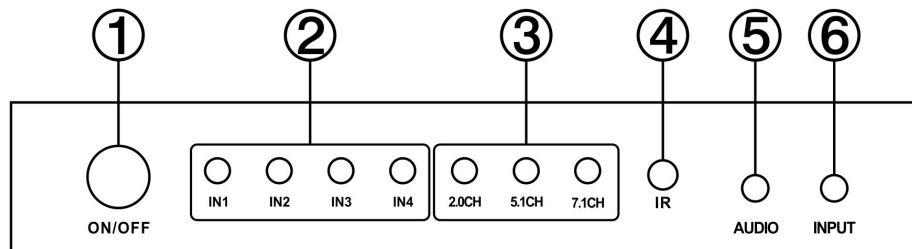

### 1.5. Operation Controls and Functions

Front Panel: ① Power on/off switch

- ② IN 1, 2, 3, 4 LED: LEDs illuminate red to indicate current active input source
- ③ 2.0CH, 5.1CH, 7.1CH LED: LEDs illuminate red to indicate current audio mode
- ④ IR: Remote control receiver
- ⑤ Audio Button: Press this button to select the 2.0CH, 5.1CH, or 7.1CH audio output mode
- ⑥ Input Button: Press this button to select the input source