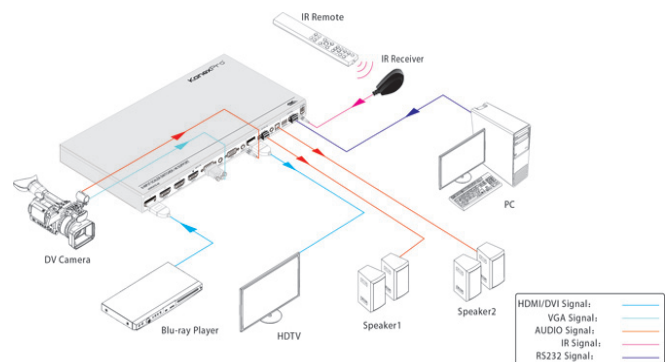

SPECIFICATIONS

Input / Output Connections:

4 x HDMI Input

2 x VGA Input

1 x HDMI Output

Video Signal Input: HDMI/DVI, (VGA)

Video Signal Output: HDMI

Resolution: HDMI: up to 4K x 2K

Resolution: VGA: output resolution selectable

Audio Inputs:

2 x Stereo audio for VGA

1 x 3.5mm jack

Audio Outputs:

1 x Dual-Mono analog audio

1 x stereo audio

1 x optical audio

Controls: RS232, IR remote

Power Supply: DC 5V 3A

Power Consumption: 3.8W (Full load)

Dimensions: (W*H*D) 347 x 28 x 110 mm

Product Weight: 0.63 Kg

Regulatory approvals: UL, FCC, CE, RoHS

Warranty: 3 Years

Supported Input Resolutions:

800x600@60Hz, 800x600@72Hz, 800x600@75Hz, 1024x768@42Hz, 1024x768@60Hz, 1024x768@70Hz, 1024x768@75Hz, 1024x768@85Hz, 1152x864@75Hz, 1280x768@60Hz, 1280x768@75Hz, 1280x768@85Hz, 1280x960@60Hz, 1280x960@85Hz, 1280x1024@60Hz, 1280x1024@75Hz, 1280x1024@85Hz, 1365x1024@60Hz, 1365x1024@60Hz, 1600x1024@60Hz, 1600x1200@60Hz, 1600x1200@65Hz, 1600x1200@70Hz, 1600x1200@75Hz, 1600x1200@85Hz, 1680x1050@60Hz, 1792x1344@60Hz, 1856x1392@60Hz, 1856x1392@75Hz, 1920x1080@60Hz, 1920x1200@60Hz, 1920x1440@60Hz, 3840x2160@24Hz, 3840x2160@30Hz, 3840x2160@25Hz, 4096x2160@24Hz, 4096x2160@25Hz, 4096x2160@30Hz,