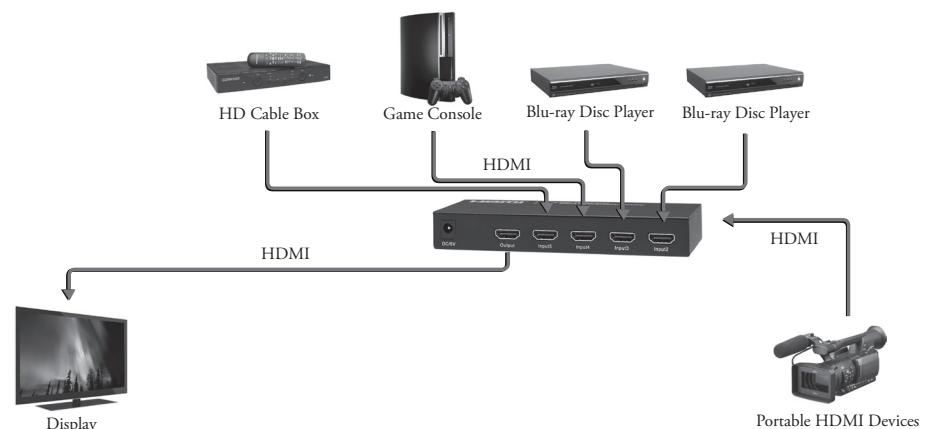

Connection Diagram