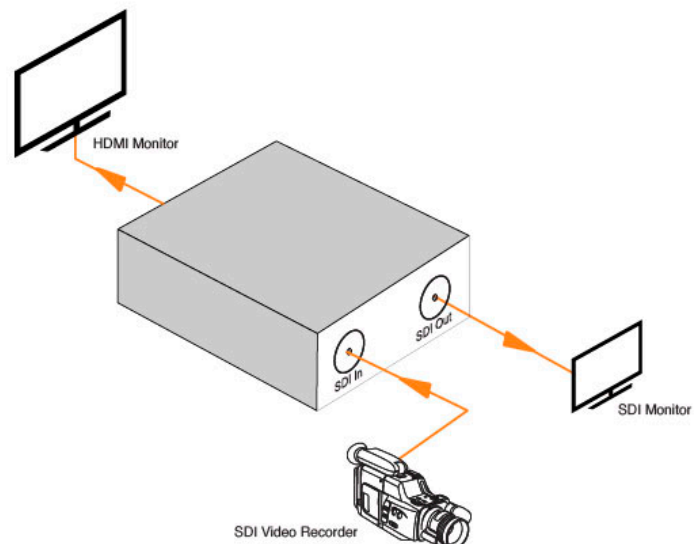

Resolutions (HDTV)

- 1080p, 1920*1080
- 720p; 1280*720
- 1280*720, 480i (NTSC mode) 576i Standard PAL mode

ABOUT KANEXPRO

KanexPro carries a broad selection of A/V connectivity products by leveraging the core strength in professional systems enabling you to broadcast, convert, extend, split, or multiply HD signal transmissions; simply and cost-effectively. KanexPro is a trademark. HDMI, the HDMI logo, and High-Definition Multimedia Interface are trademarks or registered trademarks of HDMI Licensing, LLC in the United States and/or other countries. All other product or service names are the property of their respective owners.